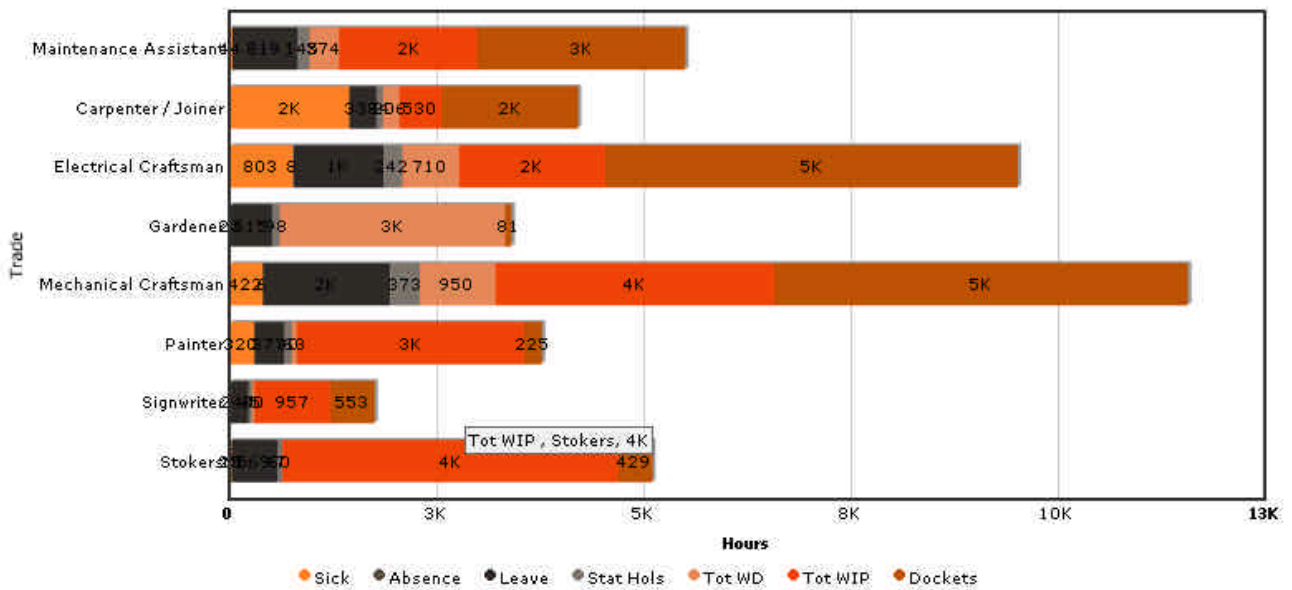

Productive and Non Productive Hours by Trade

Development Version

Productive and Non Productive Hours by Trade

Production Version