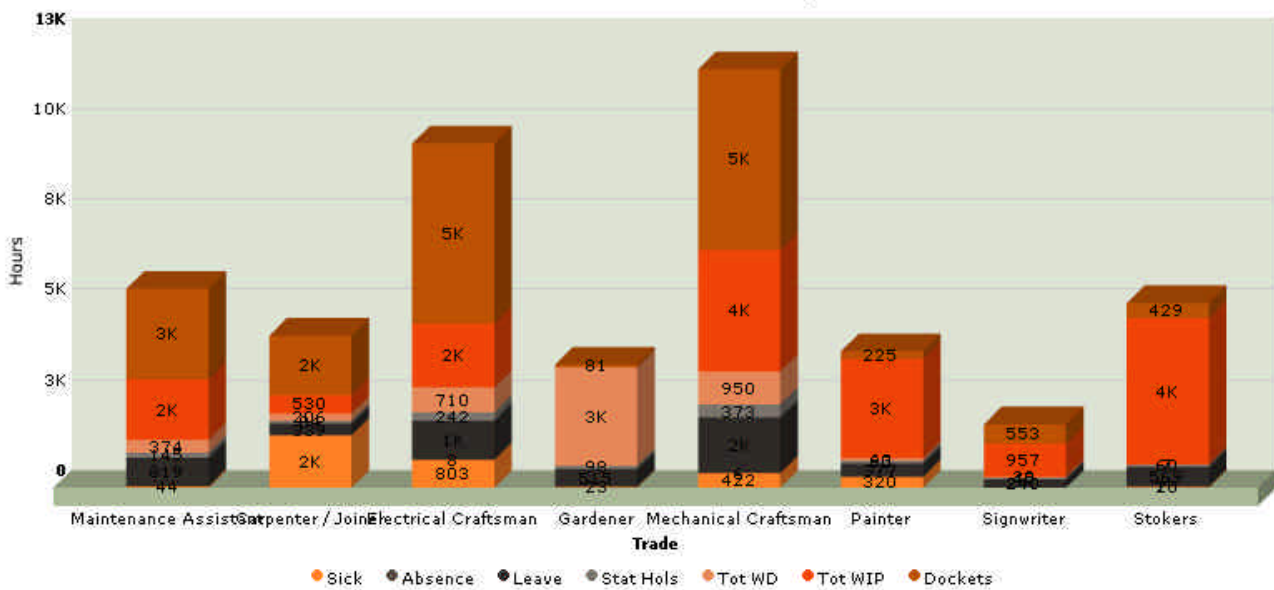

Productive and Non Productive Hours by Trade

Development Version

Productive and Non Productive Hours by Trade

Production Version