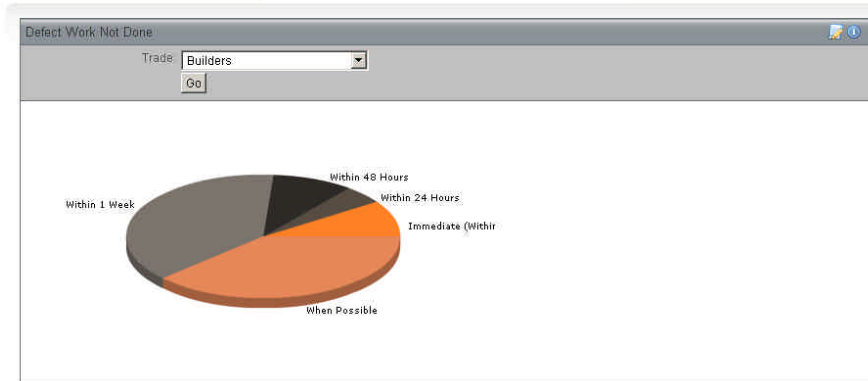

Apollo Dashboard for Current plan

Tigerlogic

Auto-Refresh: Off

Widget Showing number of PPM's by Trade