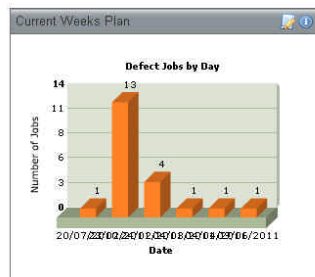

Apollo Dashboard for Current plan

Tigerlogic

Auto-Refresh: Off

Widget Showing number of PPM's by Trade