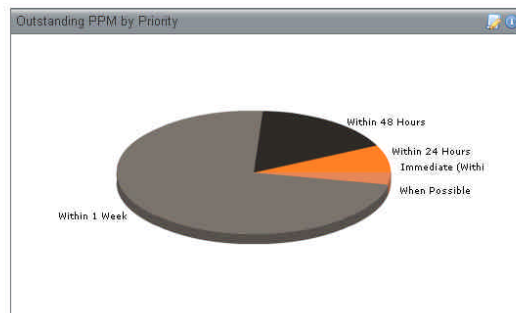

Apollo Dashboard for Current plan

Tigerlogic

Auto-Refresh: Off

Widget Showing number of PPM's by Trade